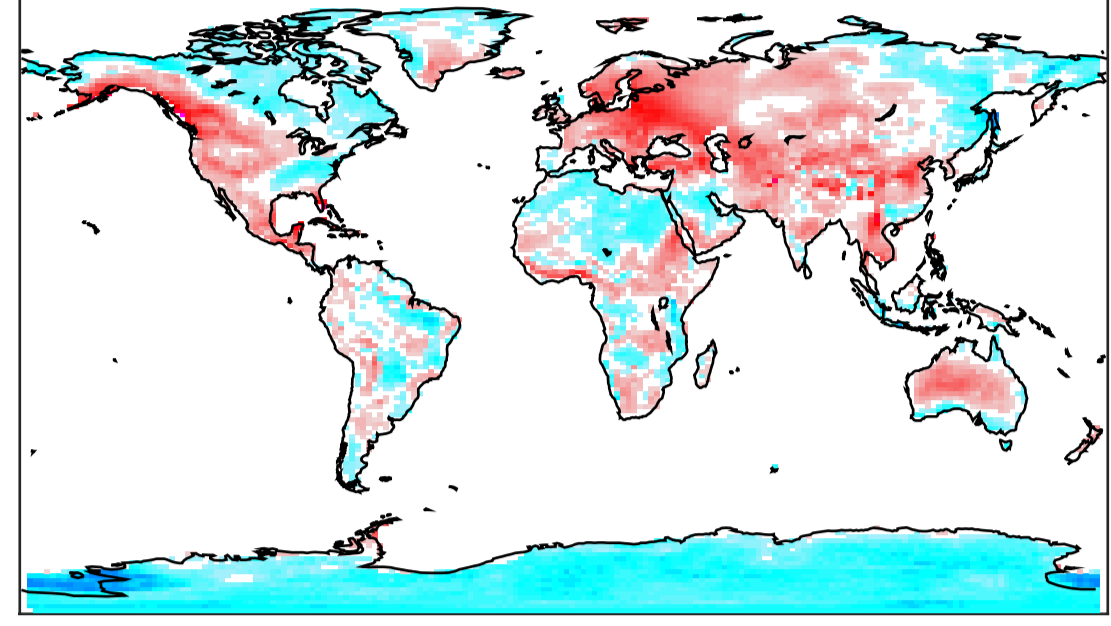

HadGEM2-AO tasa djf thresh exceeds 79-05

inmcm4 tasa djf thresh exceeds 79-05