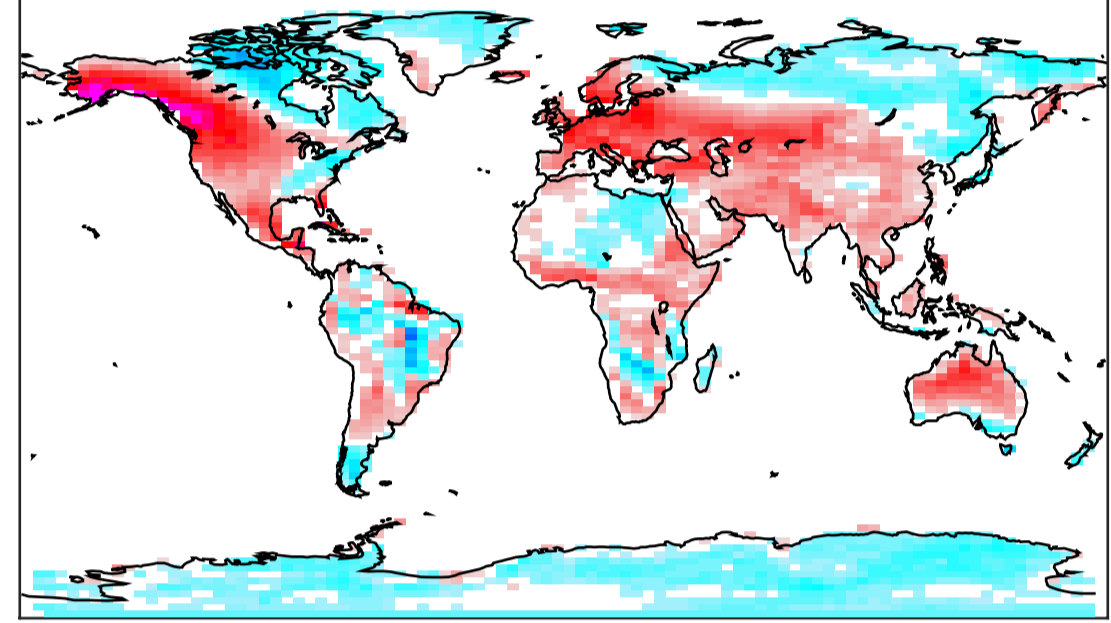

BCC-CM1-1M tasa djf thresh exceeds 79-05

HadGEM2-AO tasa djf thresh exceeds 79-05

BNU-ESM tasa djf thresh exceeds 79-05

inmcm4 tasa djf thresh exceeds 79-05

CanESM2 tasa djf thresh exceeds 79-05

IPSL-CM5A-LR tasa djf thresh exceeds 79-05