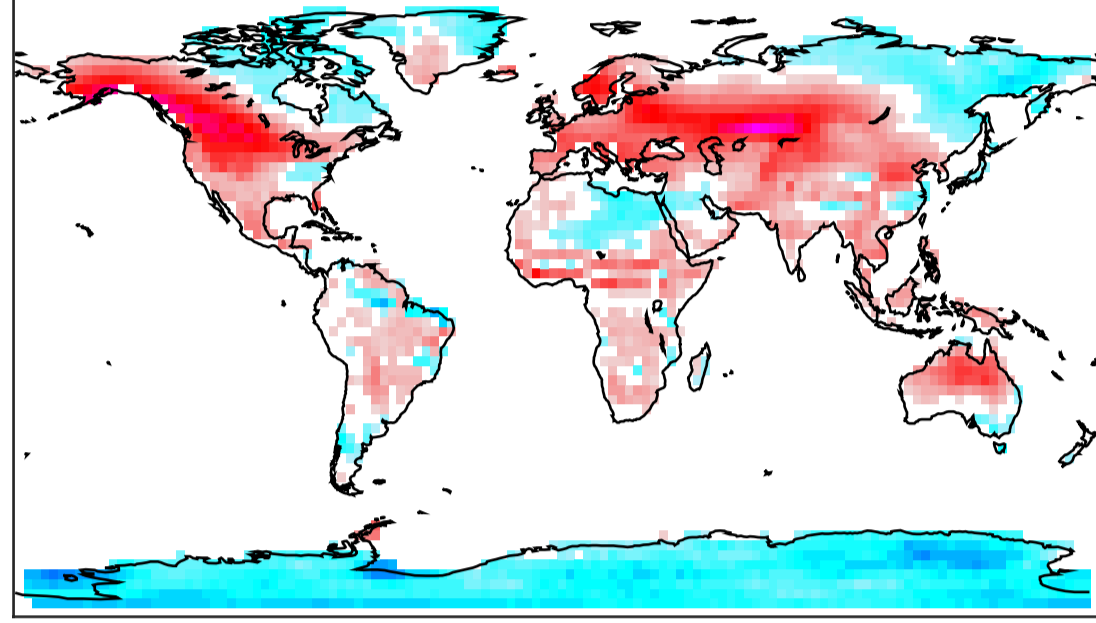

BNU-ESM tasa djf thresh exceeds 79-05

CanESM2 tasa djf thresh exceeds 79-05