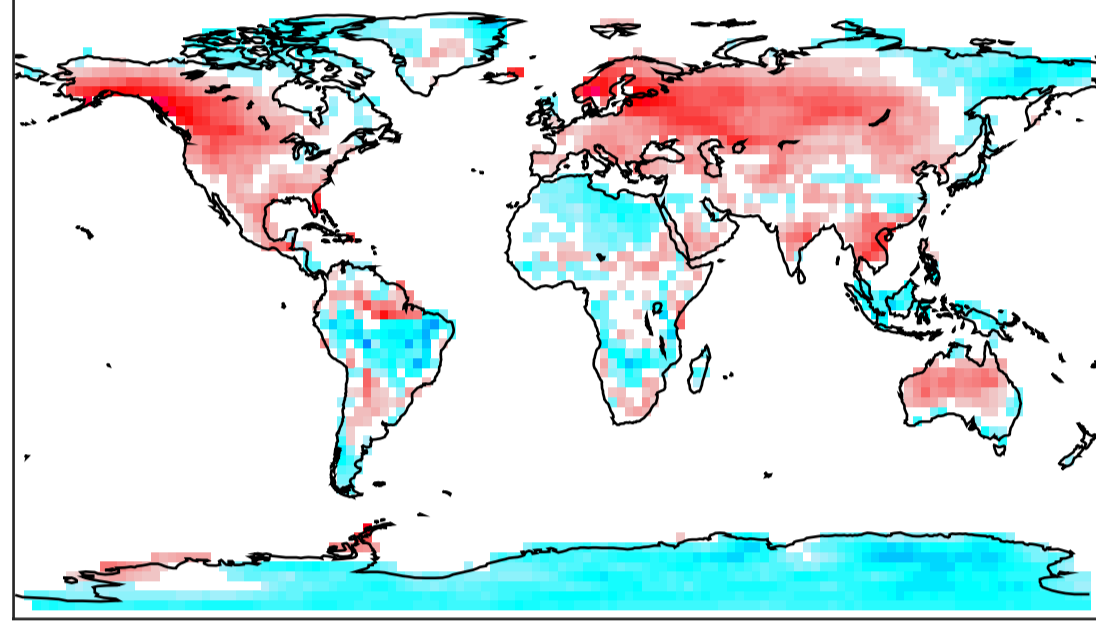

BCC-CM1-1M tasa djf thresh exceeds 79-05

HadGEM2-AO tasa djf thresh exceeds 79-05

BNU-ESM tasa djf thresh exceeds 79-05

inmcm4 tasa djf thresh exceeds 79-05

CanESM2 tasa djf thresh exceeds 79-05

IPSL-CM5A-LR tasa djf thresh exceeds 79-05