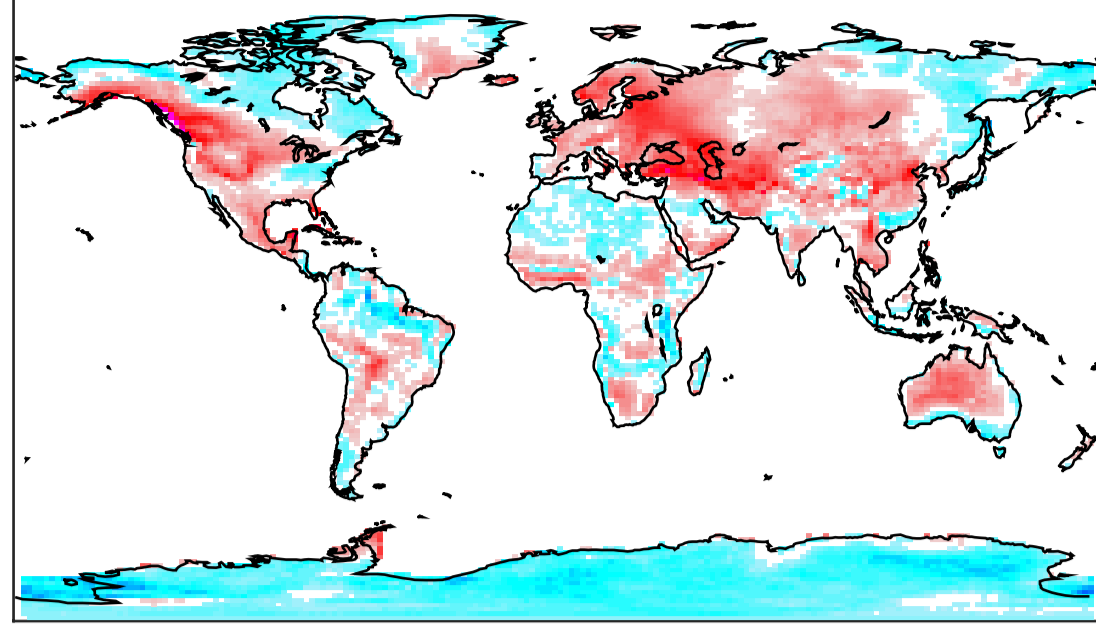

MERRA-CRU DJF

GFDL-CM3 tasa djf thresh exceeds 79-05

ACCESS1-0 tasa djf thresh exceeds 79-05

GFDL-ESM2M tasa djf thresh exceeds 79-05

ACCESS1-3 tasa djf thresh exceeds 79-05

HadCM3 tasa djf thresh exceeds 79-05