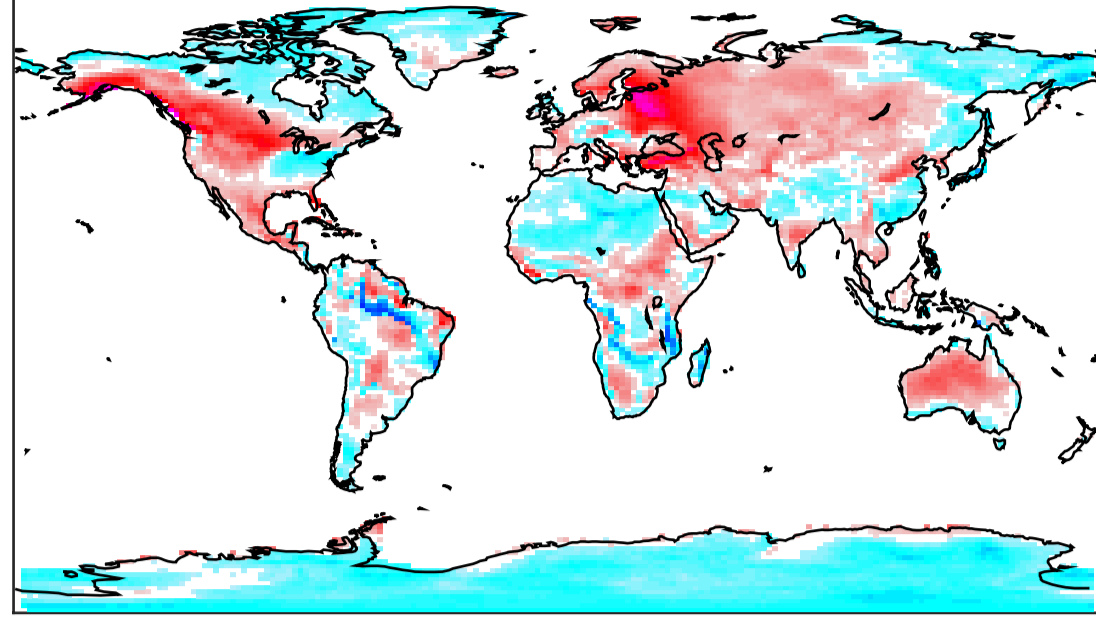

MERRA-CRU DJF

GFDL-CM3 tasa djf thresh exceeds 79-05

ACCESS1-0 tasa djf thresh exceeds 79-05

GFDL-ESM2M tasa djf thresh exceeds 79-05

ACCESS1-3 tasa djf thresh exceeds 79-05

HadCM3 tasa djf thresh exceeds 79-05