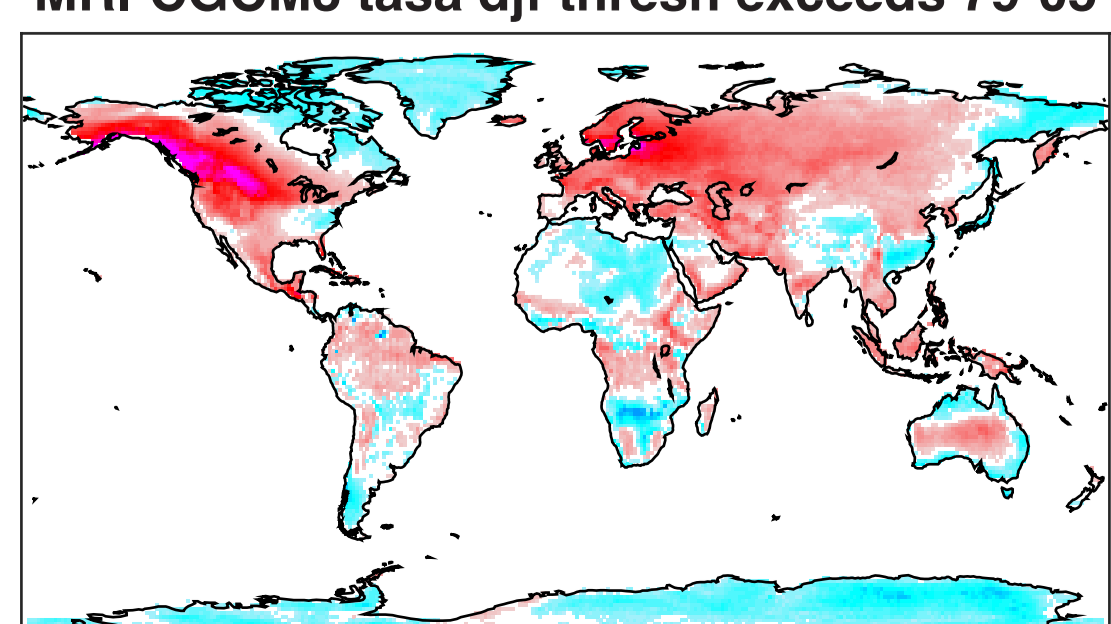

MRI-CGCM3 tasa djf thresh exceeds 79-05

Non-ESM1-M tasa djf thresh exceeds 79-05