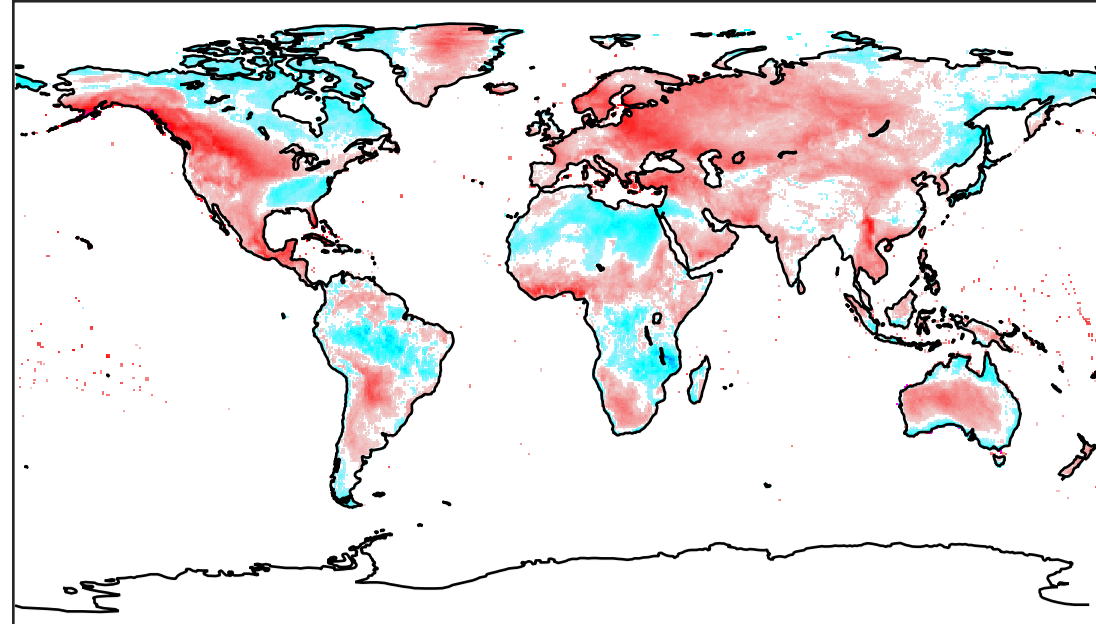

MERRA-CRU DJF

GFDL-CM3 tasa djf thresh exceeds 79-05

ACCESS1-0 tasa djf thresh exceeds 79-05

GFDL-ESM2M tasa djf thresh exceeds 79-05

ACCESS1-3 tasa djf thresh exceeds 79-05

HadCM3 tasa djf thresh exceeds 79-05