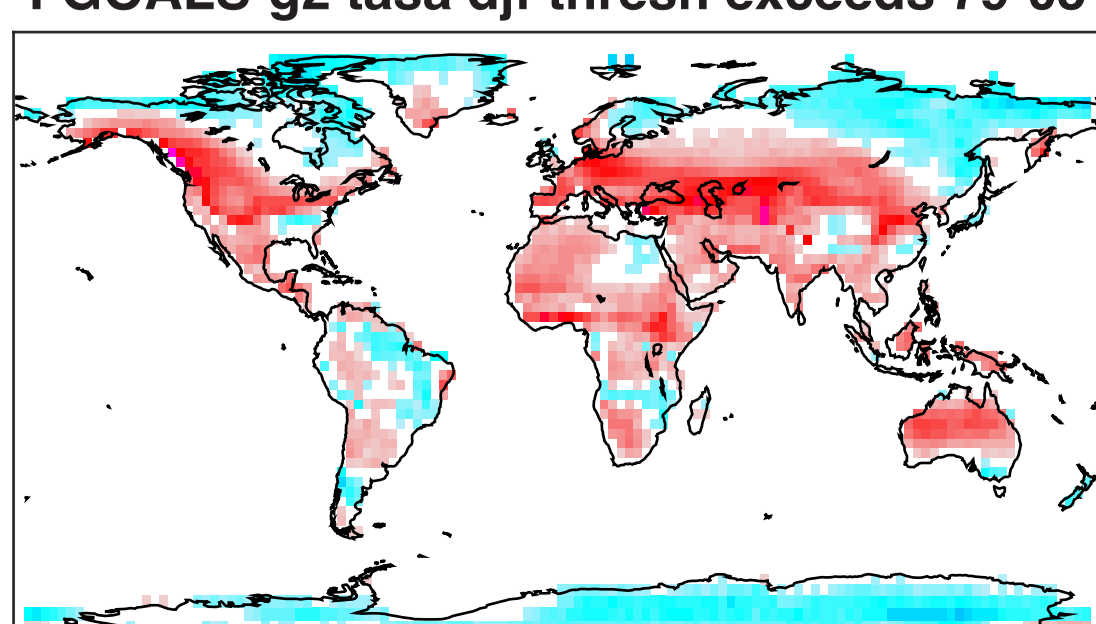

FGOALS-g2 tasa djf thresh exceeds 79-05