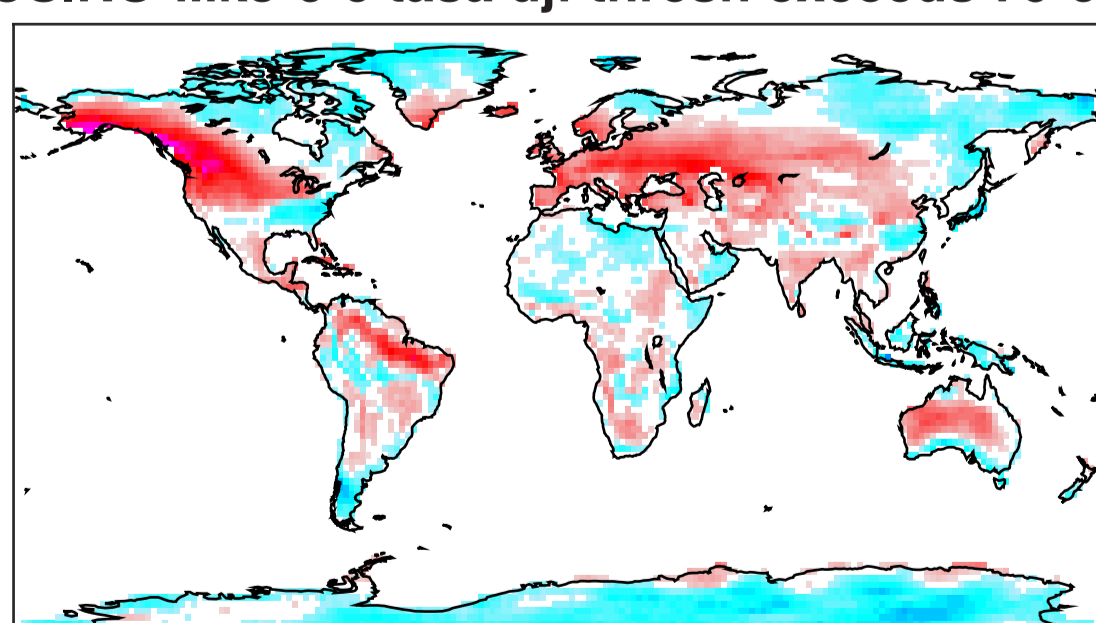

MIROC5 tasa djf thresh exceeds 79-05

CNRM-CM5 tasa djf thresh exceeds 79-05

MPI-ESM-LR tasa djf thresh exceeds 79-05

CSIRO-Mk3-6-0 tasa djf thresh exceeds 79-05

MPI-ESM-MR tasa jja thresh exceeds 79-05

EC-EARTH tasa djf thresh exceeds 79-05