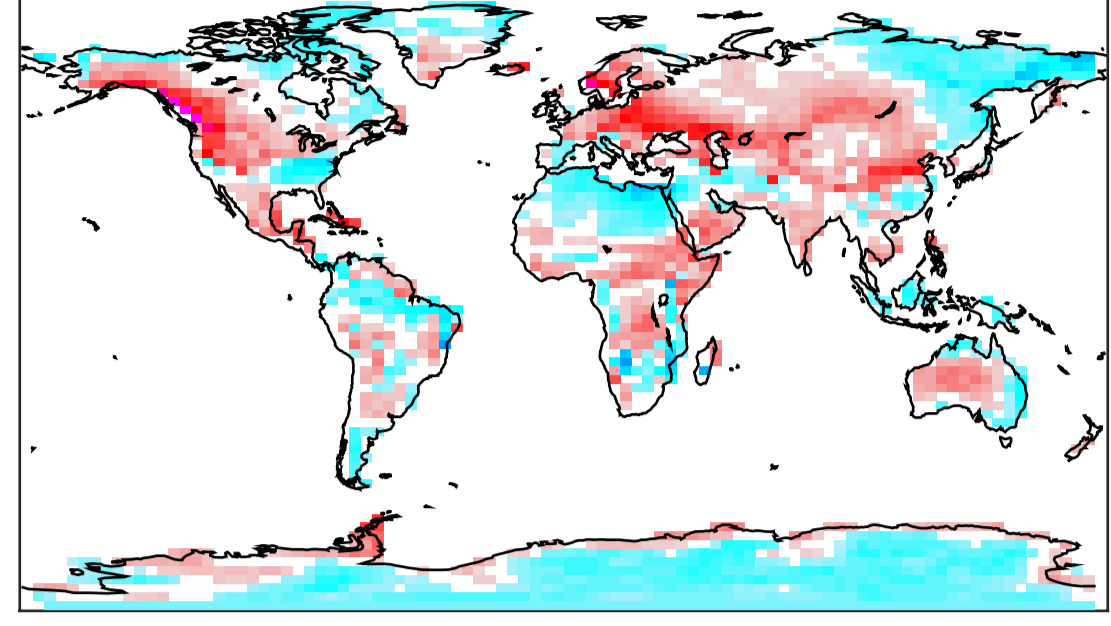

MERRA-CRU DJF

GFDL-CM3 tasa djf thresh exceeds 79-05

ACCESS1-0 tasa djf thresh exceeds 79-05

GFDL-ESM2M tasa djf thresh exceeds 79-05

ACCESS1-3 tasa djf thresh exceeds 79-05

HadCM3 tasa djf thresh exceeds 79-05