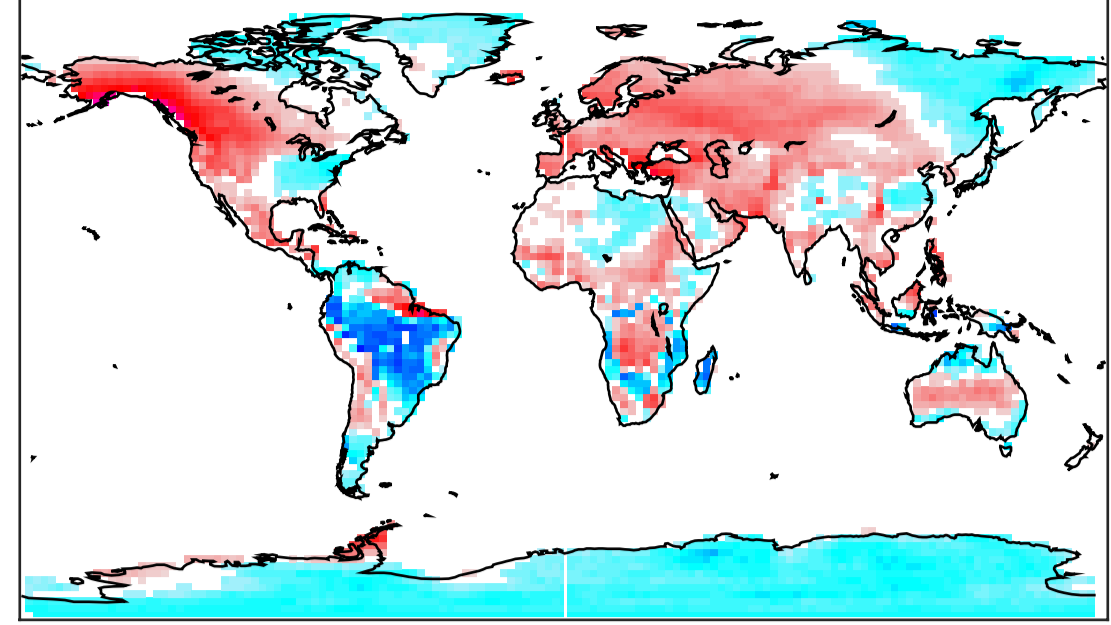

MERRA-CRU DJF

GFDL-CM3 tasa djf thresh exceeds 79-05

ACCESS1-0 tasa djf thresh exceeds 79-05

GFDL-ESM2M tasa djf thresh exceeds 79-05

ACCESS1-3 tasa djf thresh exceeds 79-05

HadCM3 tasa djf thresh exceeds 79-05