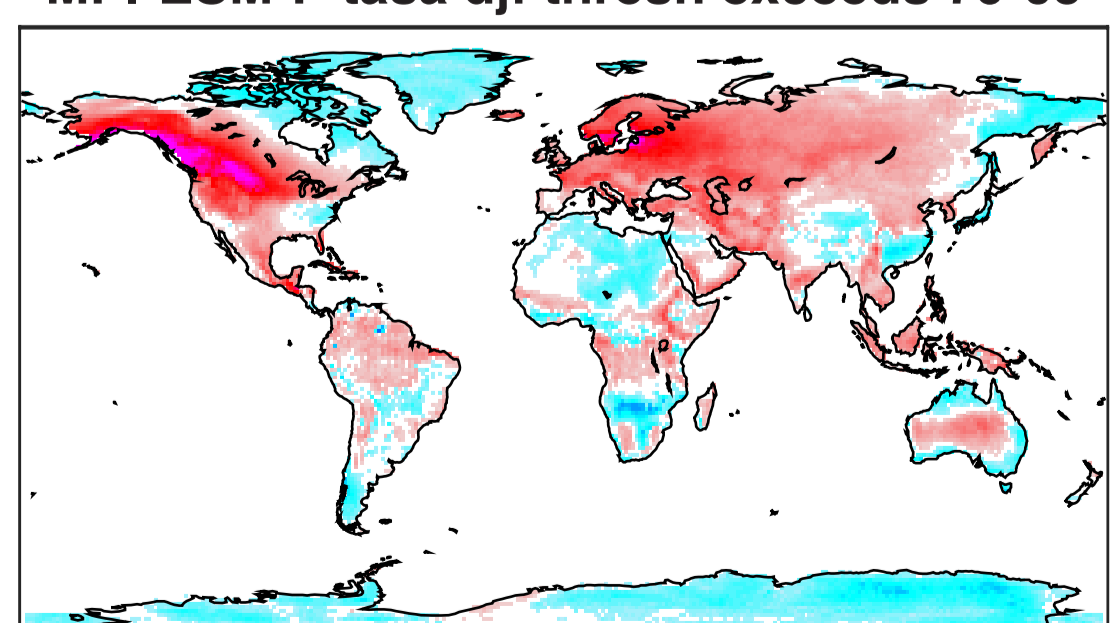

MPI-ESM-P tasa djf thresh exceeds 79-05

MRI-CGCM3 tasa djf thresh exceeds 79-05