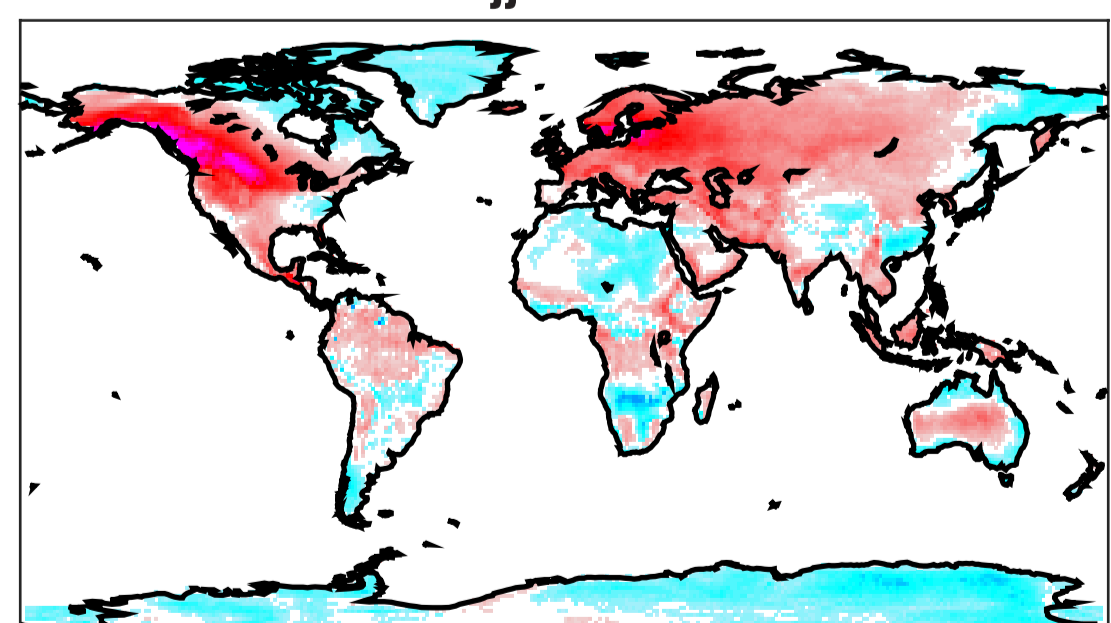

MIROC5 tasa djf thresh exceeds 79-05

CNRM-CM5 tasa djf thresh exceeds 79-05

MPI-ESM-LR tasa djf thresh exceeds 79-05

CSIRO-Mk3-6-0 tasa djf thresh exceeds 79-05

MPI-ESM-MR tasa jja thresh exceeds 79-05

EC-EARTH tasa djf thresh exceeds 79-05