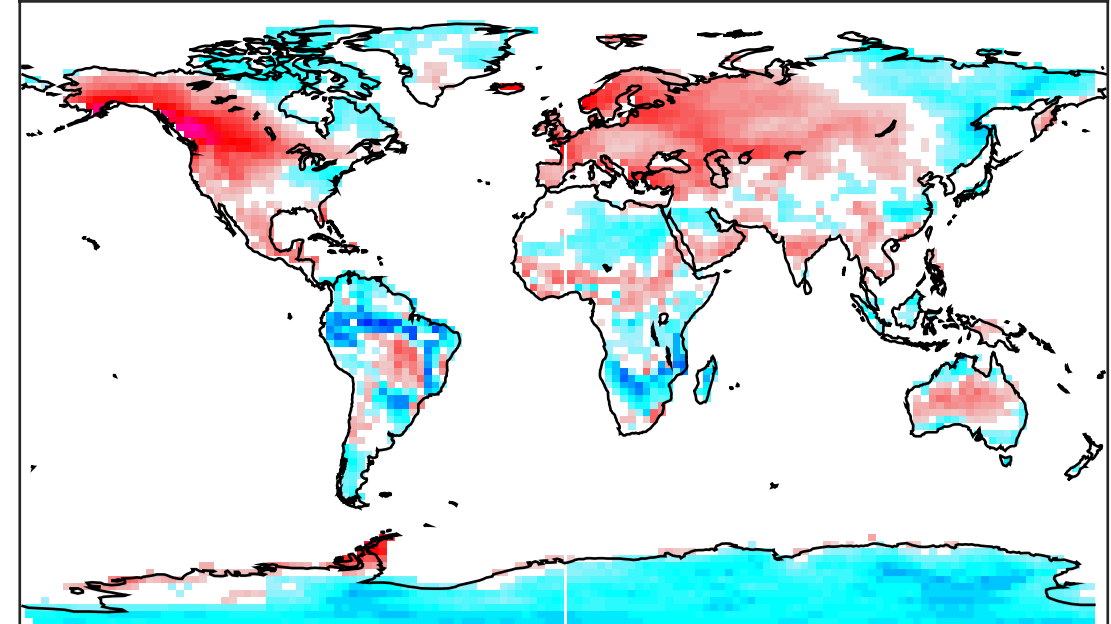

MERRA-CRU DJF

GFDL-CM3 tasa djf thresh exceeds 79-05

ACCESS1-0 tasa djf thresh exceeds 79-05

GFDL-ESM2M tasa djf thresh exceeds 79-05

ACCESS1-3 tasa djf thresh exceeds 79-05

HadCM3 tasa djf thresh exceeds 79-05