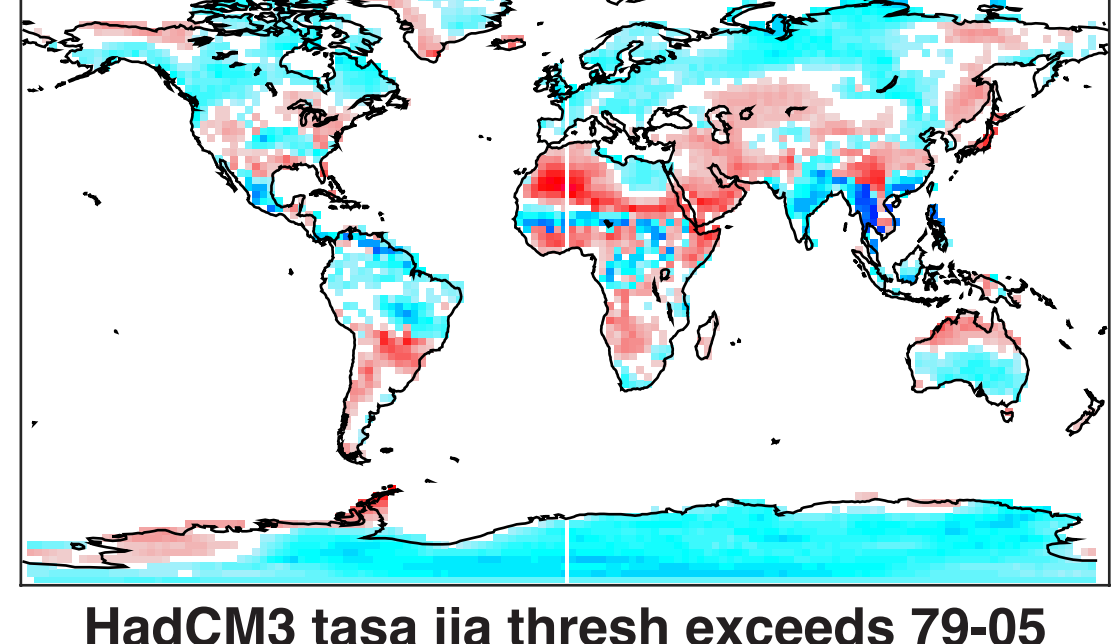

MERRA-CRU JJA

GFDL-CM3 tasa jja thresh exceeds 79-05

ACCESS1-0 tasa jja thresh exceeds 79-05

GFDL-ESM2M tasa jja thresh exceeds 79-05

ACCESS1-3 tasa jja thresh exceeds 79-05

HadCM3 tasa jja thresh exceeds 79-05