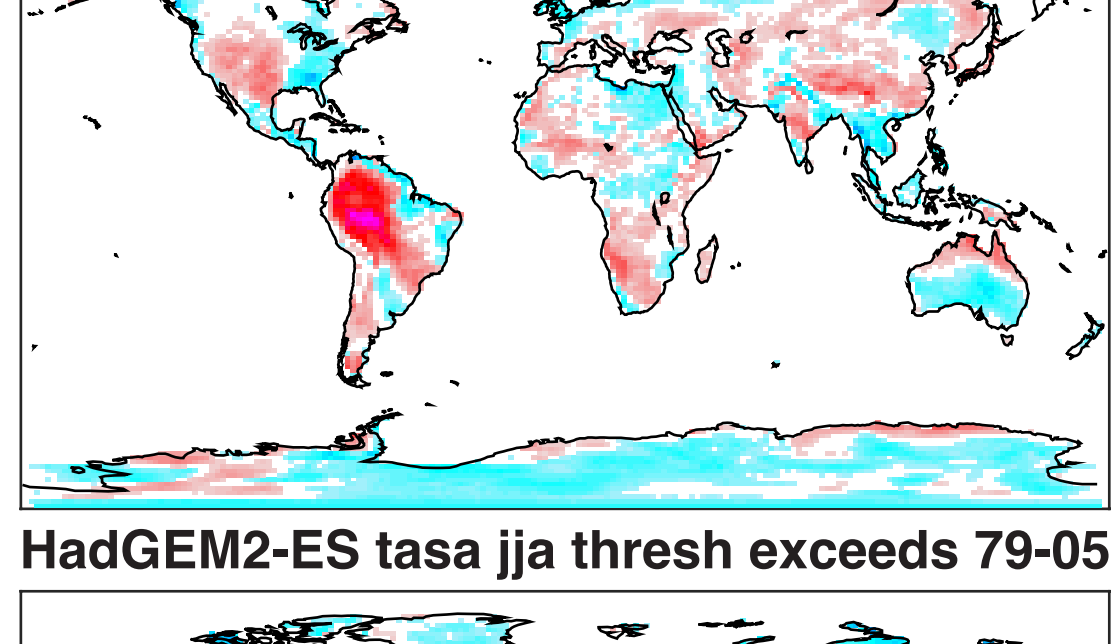

HadGEM2-CC tasa jja thresh exceeds 79-05

HadGEM2-ES tasa jja thresh exceeds 79-05