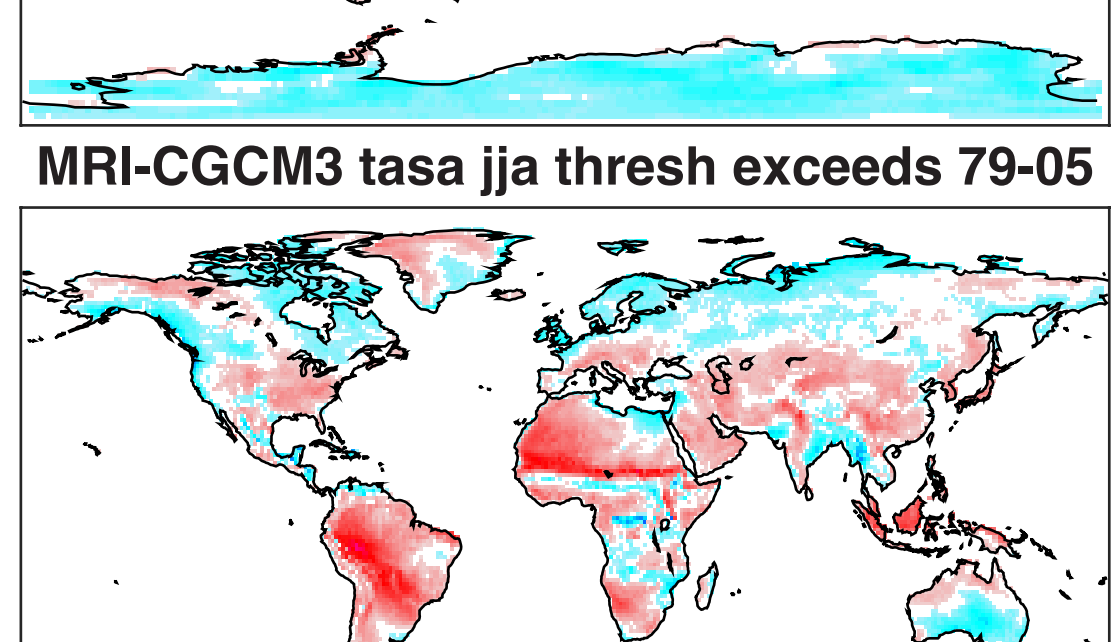

MIROC5 tasa jja thresh exceeds 79-05

CSIRO-Mk3-6-0 tasa jja thresh exceeds 79-05

MPI-ESM-LR tasa jja thresh exceeds 79-05

EC-EARTH tasa jja thresh exceeds 79-05

MPI-ESM-P tasa jja thresh exceeds 79-05

FGOALS-g2 tasa jja thresh exceeds 79-05