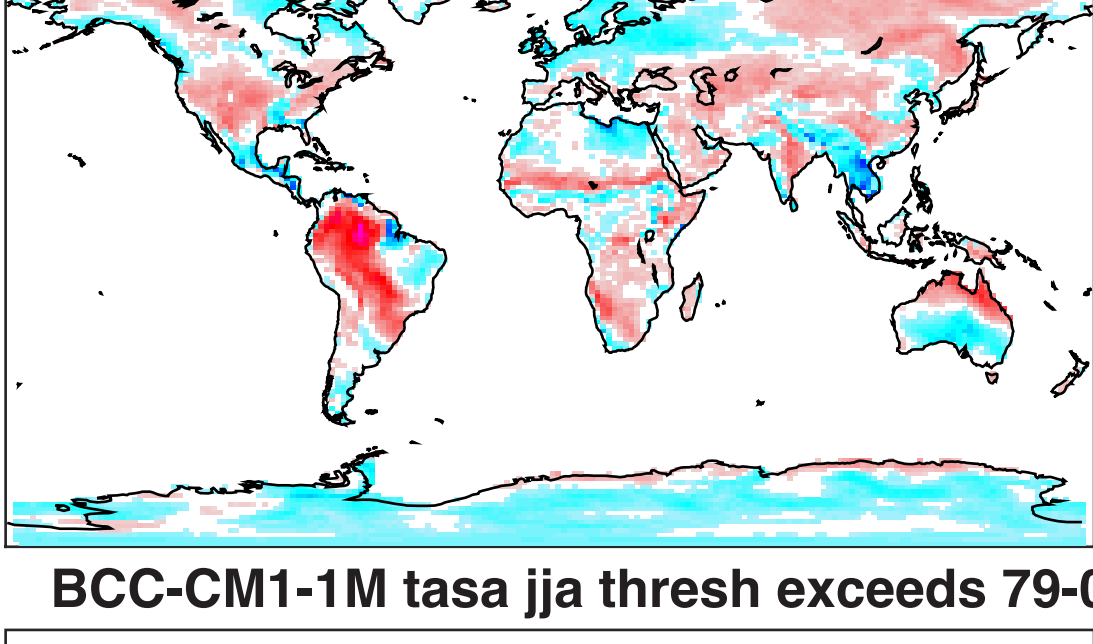

MERRA-CRU JJA

GFDL-CM3 tasa jja thresh exceeds 79-05

ACCESS1-0 tasa jja thresh exceeds 79-05

GFDL-ESM2M tasa jja thresh exceeds 79-05

ACCESS1-3 tasa jja thresh exceeds 79-05

HadCM3 tasa jja thresh exceeds 79-05