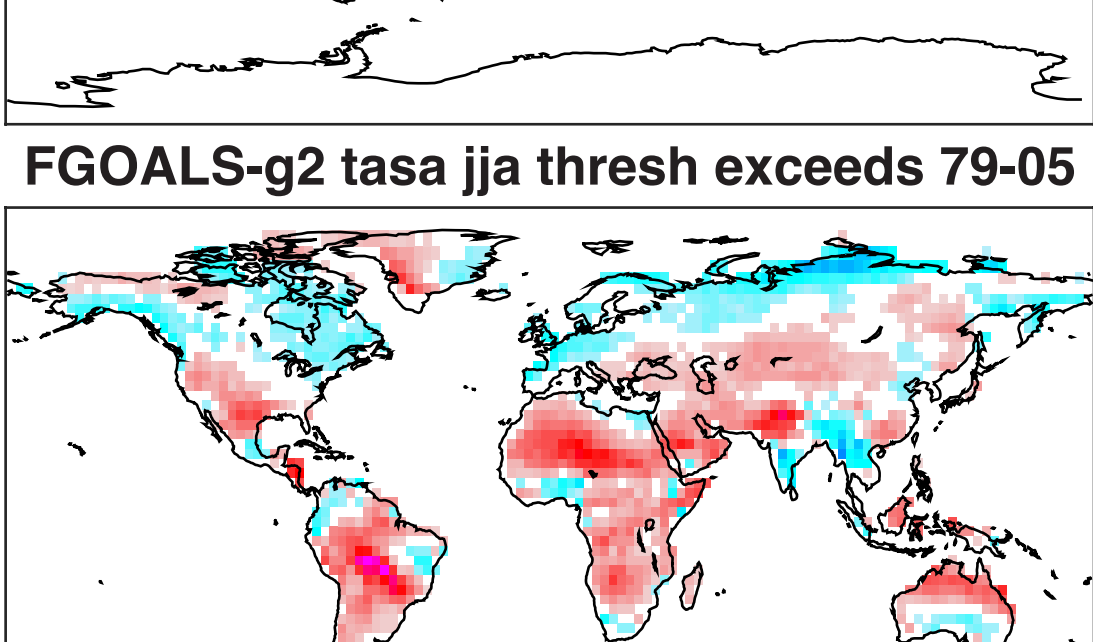

MIROC5 tasa jja thresh exceeds 79-05

CSIRO-Mk3-6-0 tasa jja thresh exceeds 79-05

MPI-ESM-LR tasa jja thresh exceeds 79-05

EC-EARTH tasa jja thresh exceeds 79-05

MPI-ESM-P tasa jja thresh exceeds 79-05

FGOALS-g2 tasa jja thresh exceeds 79-05