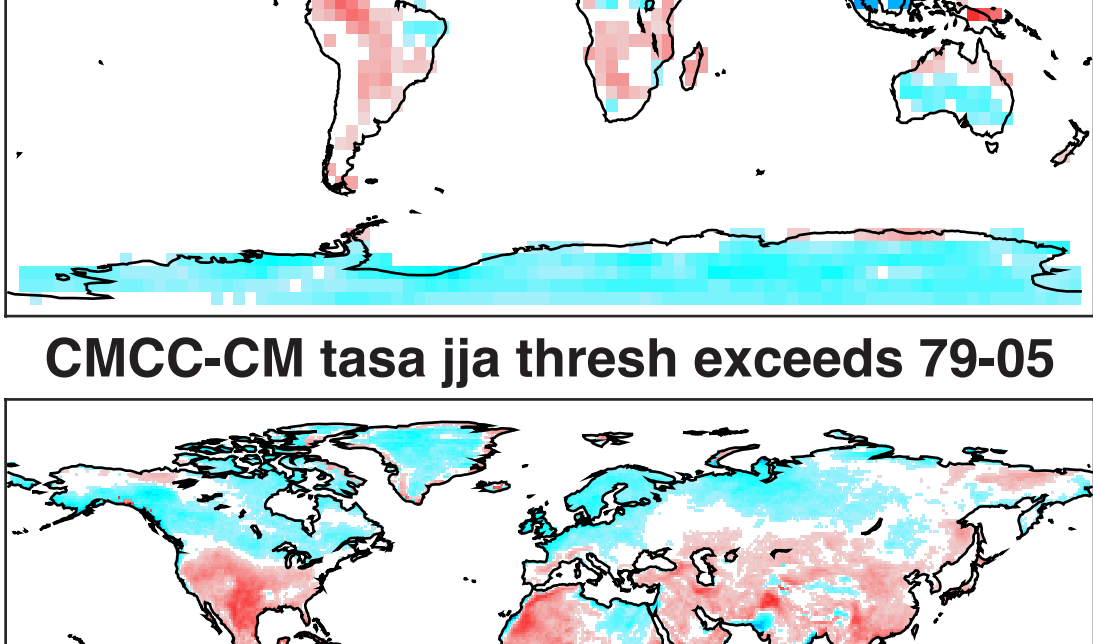

CESM1-CAM5 tasa jja thresh exceeds 79-05

IPSL-CM5A-MR tasa jja thresh exceeds 79-05

CESM1-FASTCHEM tasa jja thresh exceeds 79-05

IPSL-CM5B-LR tasa jja thresh exceeds 79-05

CMCC-CESM tasa jja thresh exceeds 79-05