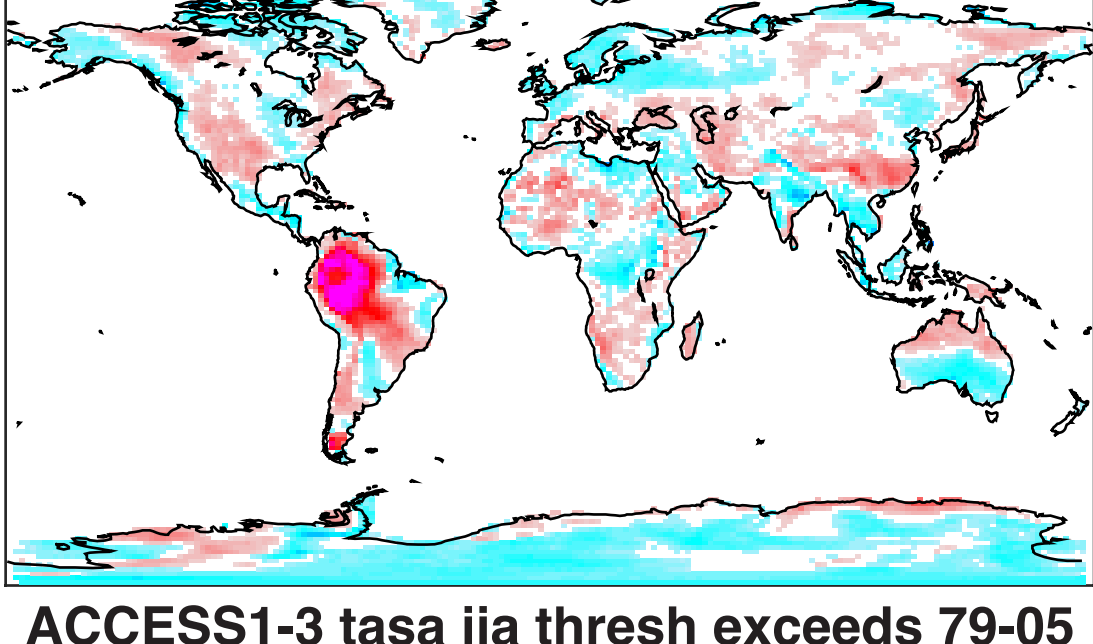

MERRA-CRU JJA

GFDL-CM3 tasa jja thresh exceeds 79-05

ACCESS1-0 tasa jja thresh exceeds 79-05

GFDL-ESM2M tasa jja thresh exceeds 79-05

ACCESS1-3 tasa jja thresh exceeds 79-05

HadCM3 tasa jja thresh exceeds 79-05