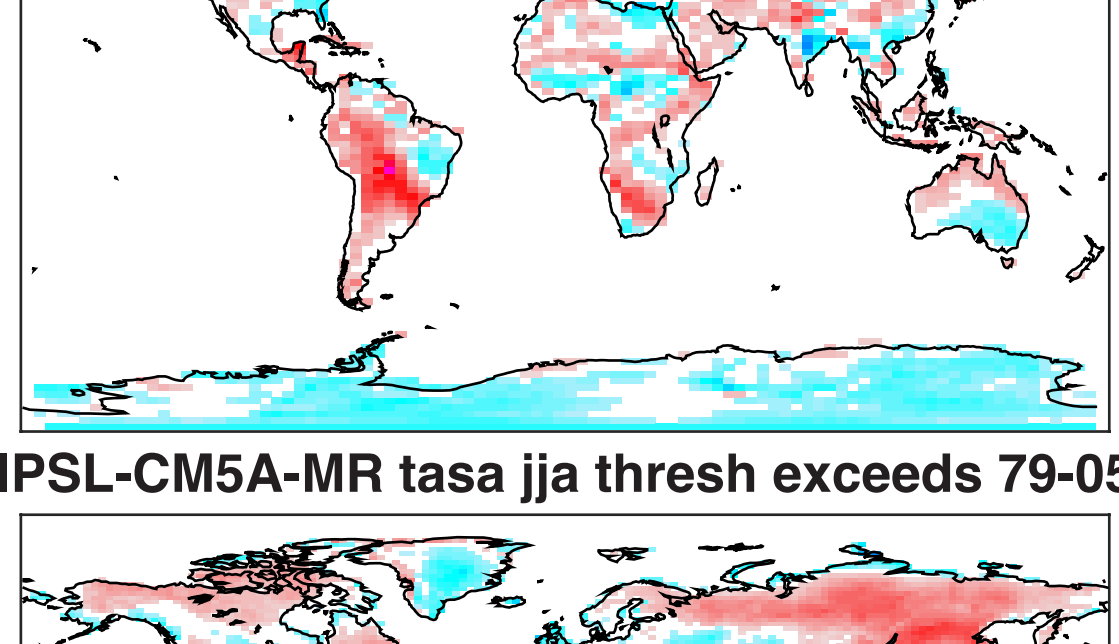

BCC-CM1-1M tasa jja thresh exceeds 79-05

HadGEM2-CC tasa jja thresh exceeds 79-05

BNU-ESM tasa jja thresh exceeds 79-05

HadGEM2-ES tasa jja thresh exceeds 79-05

CCESM2-aaajjathreshexceeds7905

IPSL-CM5A-LR tasa jja thresh exceeds 79-05