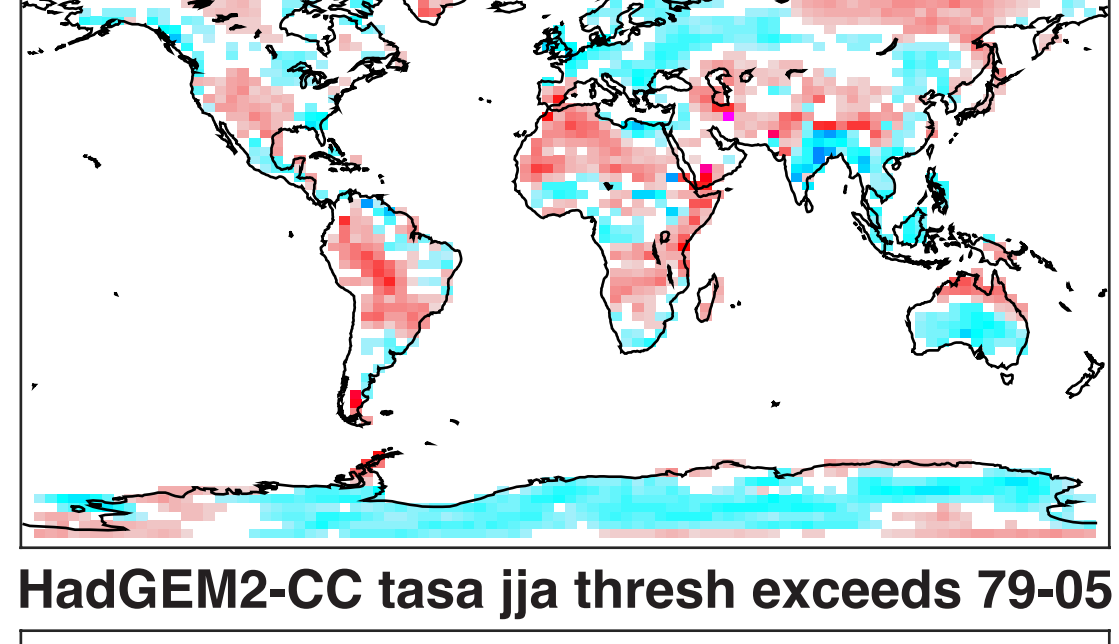

MERRA-CRU JJA

GFDL-CM3 tasa jja thresh exceeds 79-05

ACCESS1-0 tasa jja thresh exceeds 79-05

GFDL-ESM2M tasa jja thresh exceeds 79-05

ACCESS1-3 tasa jja thresh exceeds 79-05

HadCM3 tasa jja thresh exceeds 79-05