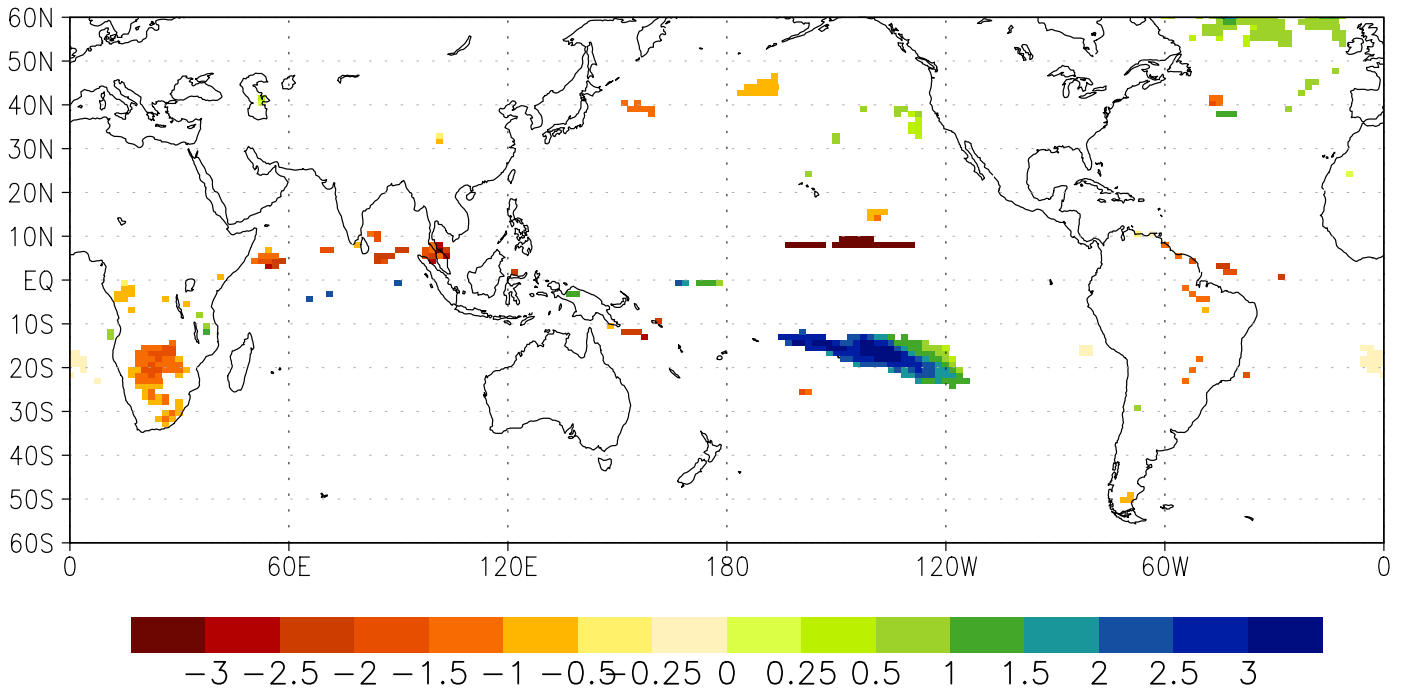

historical

*Note hist time range 1860–1889 different from 1850–1879 for other models

Hadgem-es DJF Pra(76–05) wrt 1860–89* (95%)

Hadgem-es JJA Pra(76–05) wrt 1860–89* (95%)