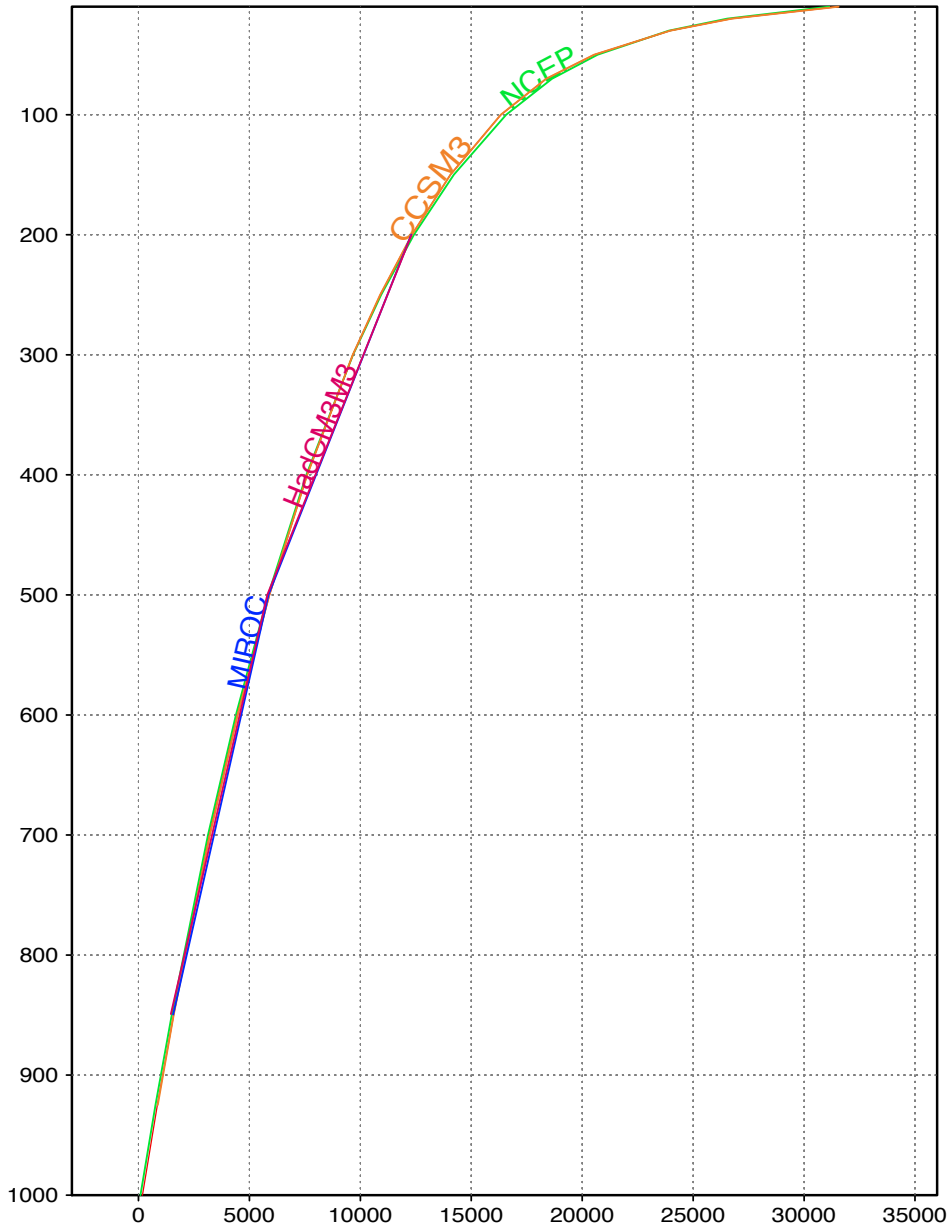

Geopot. clim (79-10 ncep, PMIP* models 21k)

JJA

DJF

*ccsm3 (50yrs), HadCM3 & Miroc (100yrs)
ccsm3 only goes down to 925 over land, hadcm3 and miroc only go to 850mb globally