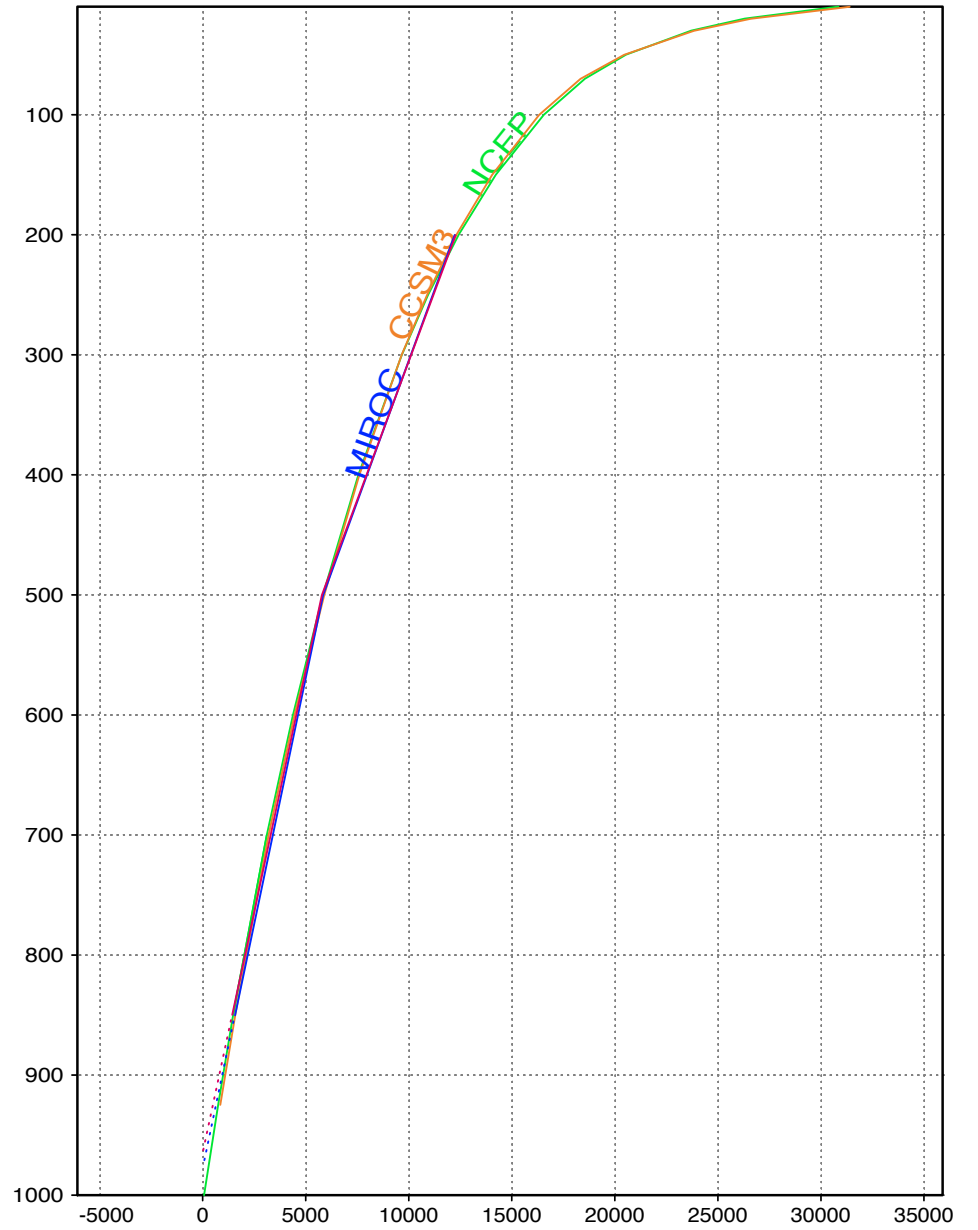

Geopot. clim (79-10 ncep, PMIP* models 21k)

JJA

DJF

*ccsm3 (50yrs), HadCM3 & Miroc (100yrs)
ccsm3 only goes down to 925 over land, hadcm3 and miroc only go to 850mb globally