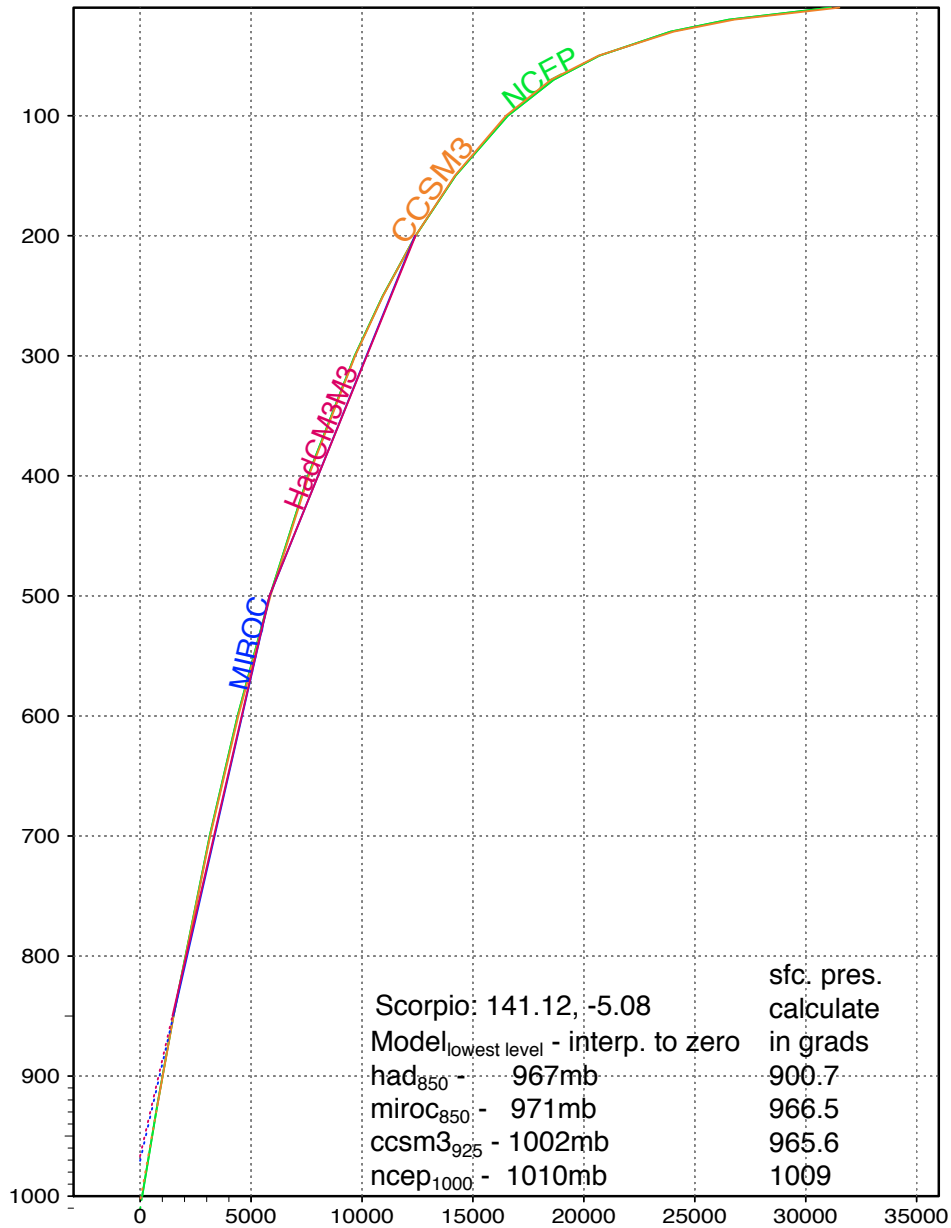

Geopot. clim (79-10 ncep, PMIP* models 0k)

JJA

*ccsm3 (50yrs), HadCM3 & Miroc (100yrs)
 ccsm3 lowest level over land is 925mb, Hadcm3 & Miroc 850mb