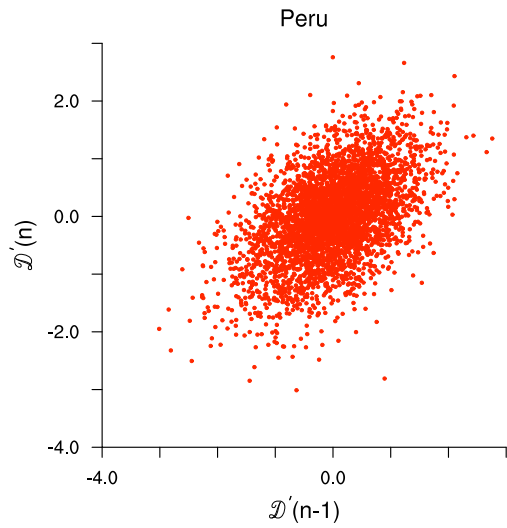

ERA-40 divergence

one day lag

autocorrelation

spectral plot