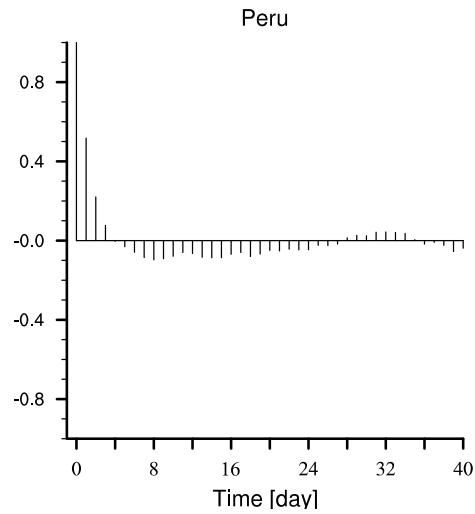

ERA-40 divergence

one day lag

autocorrelation

spectral plot