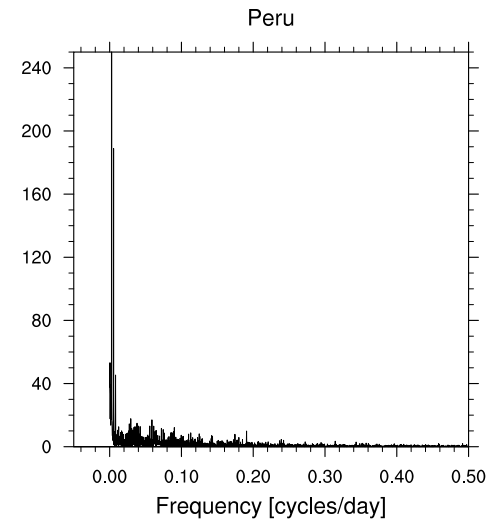

ERA-40 divergence

one day lag

autocorrelation

spectral plot